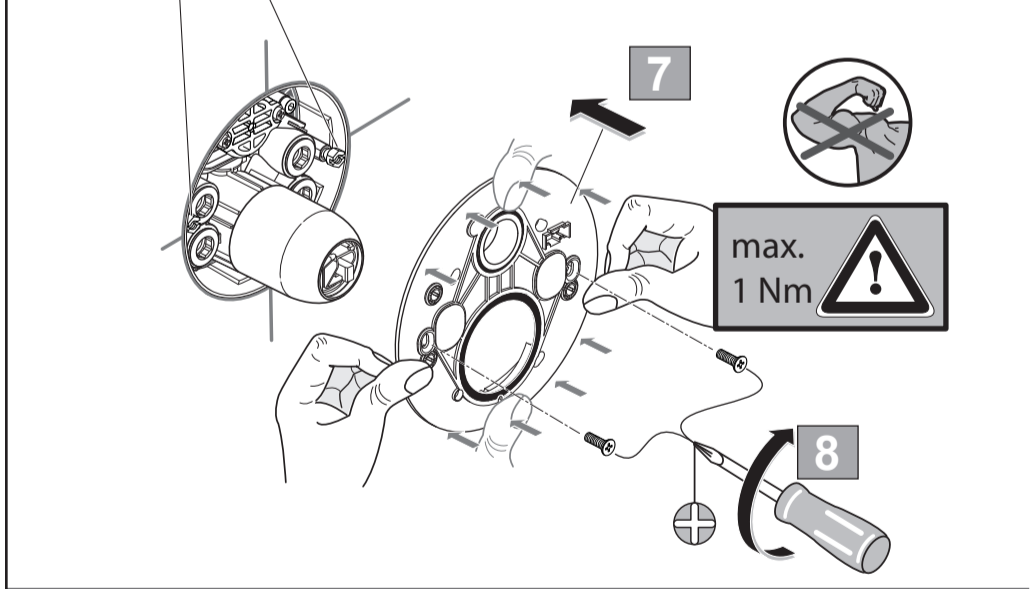

Tonic II
A 6339 ...

0116 / A 866 953
 (+ A 865 612)
 Made in Germany

Ideal Standard International NV
 Corporate Village - Gent Building
 Da Vincilaan 2
 1935 Zaventem
 Belgium

www.idealstandardinternational.com