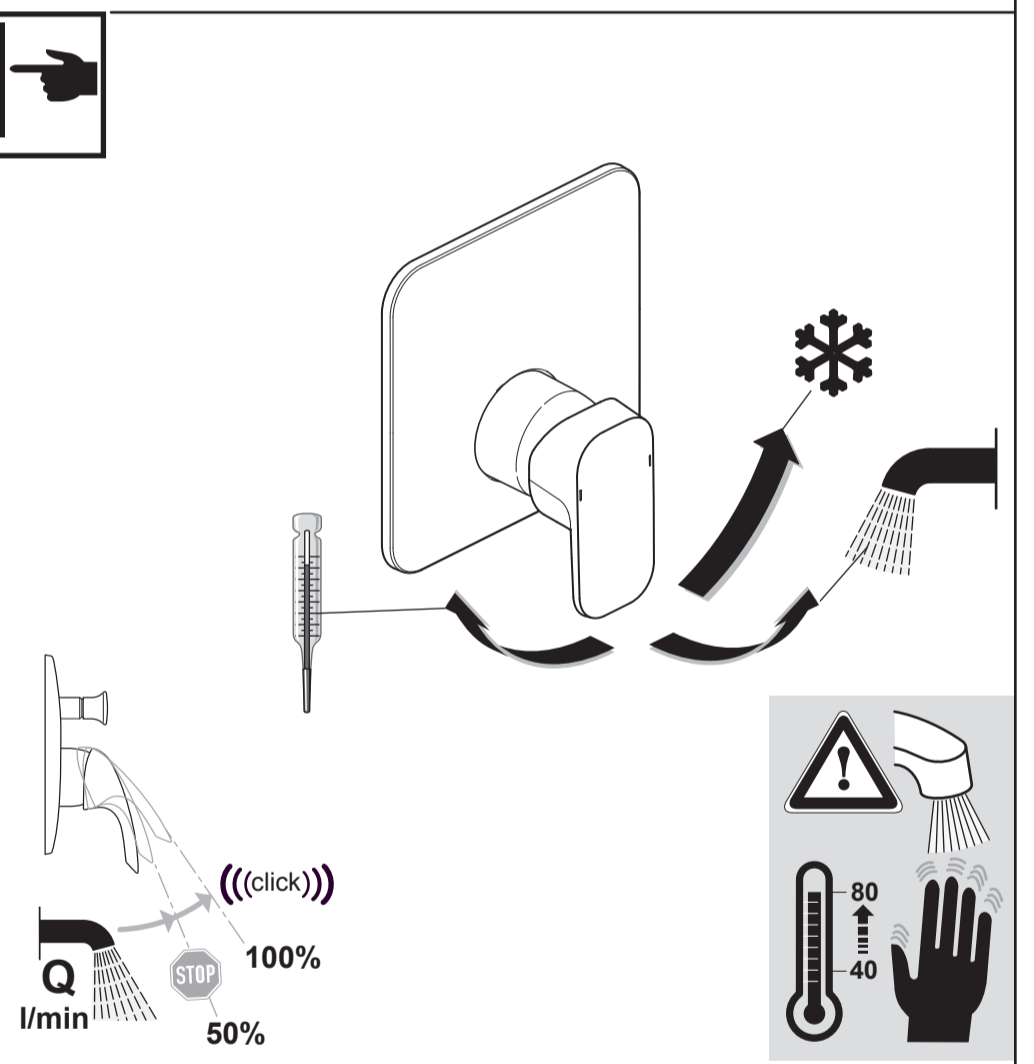

P	bar	MAX. 10	5	Q (3 bar)
T	°C	MAX. 80	65	l/min
			40	25