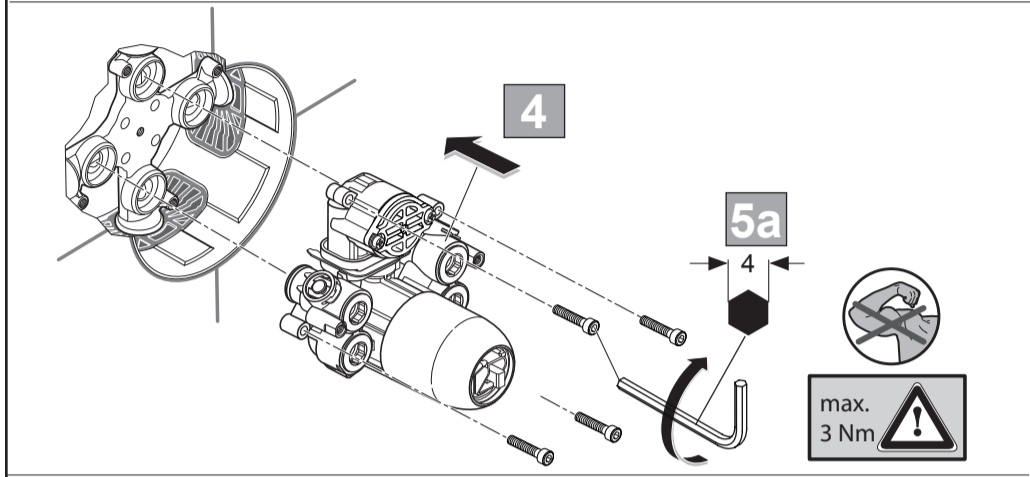

Tonic II
A 6339 ...

0116 / A 866 953
 (+ A 865 612)
 Made in Germany

Ideal Standard International NV
 Corporate Village - Gent Building
 Da Vincilaan 2
 1935 Zaventem
 Belgium

www.idealstandardinternational.com