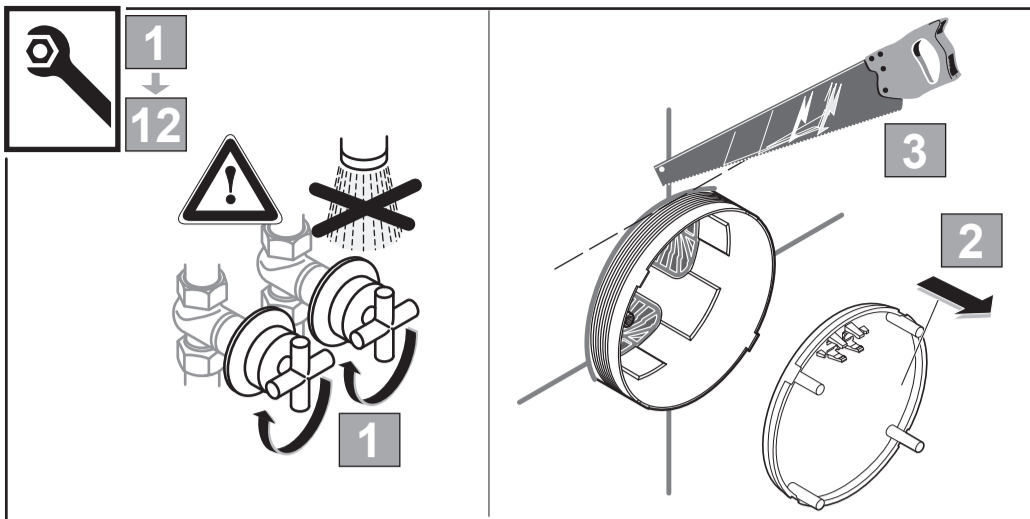

Tonic II
A 6339 ...

0116 / A 866 953
 (+ A 865 612)
 Made in Germany

Ideal Standard International NV
 Corporate Village - Gent Building
 Da Vincilaan 2
 1935 Zaventem
 Belgium

www.idealstandardinternational.com